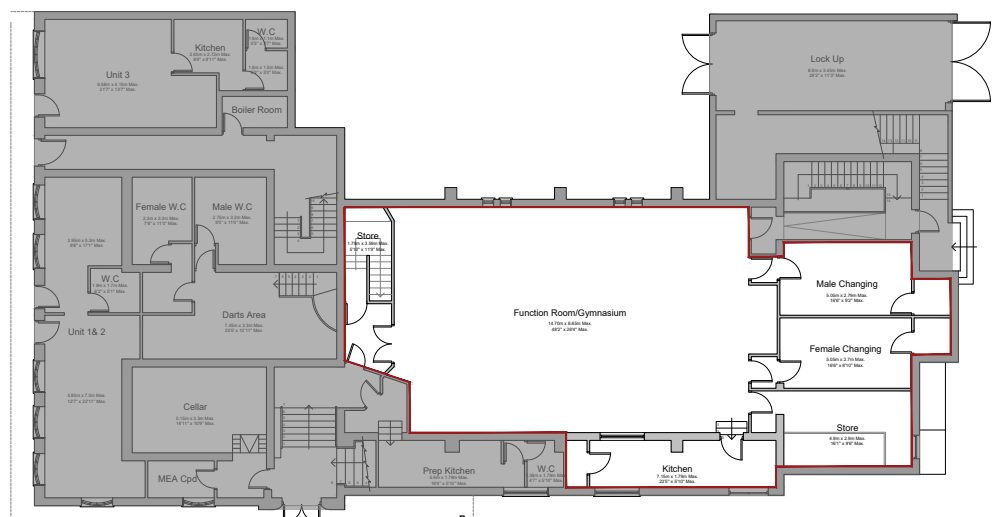

£220,000

FUNCTION ROOM/ GYMNASIUM

TOTAL INTERNAL AREA
198.13 m²

FUNCTION ROOM/ GYMNASIUM

14.70m x 8.65m max

MALE CHANGING

5.05m x 2.79m max

FEMALE CHANGING

5.05m x 2.7m max

STORE

4.9m x 2.9m max

KITCHEN

7.15m x 1.79m max

Ground Floor Plan
(Existing)

Gross Internal Area:
198.13m²
2132.65ft²